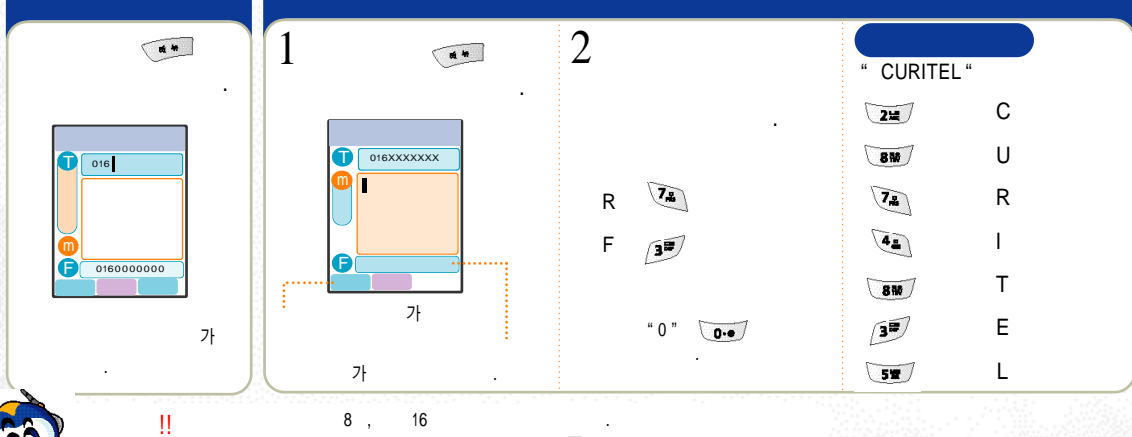

2 

D-DAY

( )

원주

1	2	3	(32)
4	5	6	
7	8	9	
*	0	#	(34)
			(35)

The diagram illustrates the layout of a mobile phone keypad and its corresponding symbols on a screen. It is organized into three main sections:

- Top Section (Green):** Contains numbers 1 through 9. Callouts show the numbers on the keypad and their positions on the screen.
- Middle Section (Purple):** Contains symbols: \*, 0, #, and punctuation marks (|, ., -). Callouts show these symbols on the keypad and their positions on the screen.
- Bottom Section (White):** Contains other symbols: #, %, @, and a blue 'L' symbol. Callouts show these symbols on the keypad and their positions on the screen.