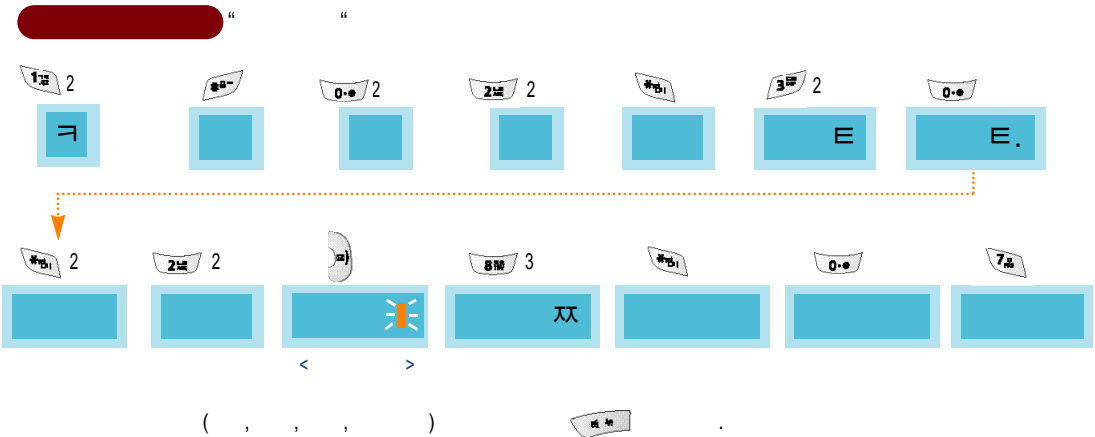

2 

D-DAY

( )

원주

1	2	3	(32)
4	5	6	
7	8	9	
*	0	#	(34)
			(35)

The diagram illustrates the layout of a mobile phone keypad and its corresponding symbols on a screen. It is organized into three main sections:

- Top Section (Green):** Contains numbers 1 through 9. Callouts show the numbers on the keypad and their positions on the screen.
- Middle Section (Purple):** Contains symbols: \*, 0, #, and punctuation marks (|, ., -). Callouts show these symbols on the keypad and their positions on the screen.
- Bottom Section (White):** Contains other symbols: #, %, @, and a blue 'L' symbol. Callouts show these symbols on the keypad and their positions on the screen.