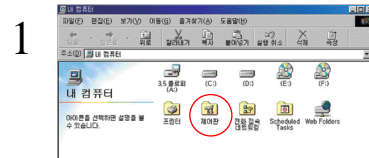

MV305

MV305