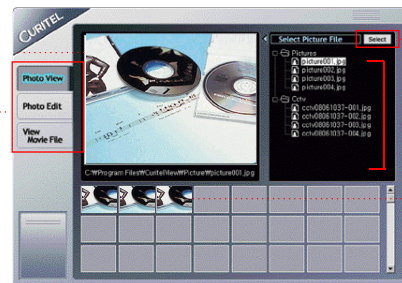

Menu CV Tool 

Mpeg Select avi
 OK Mpeg
 avi 2 가 Mpeg

5.

Save

Curitel View (Edit)

1. Photo View ()

Preview

Menu