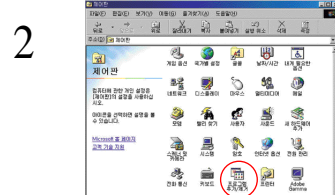

(RedLED)

13

Curitel View

Curitel View

MV305

MV305

MV305

가/