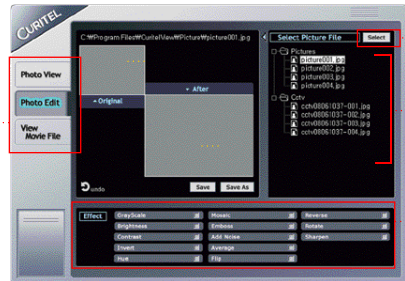

Curitel View (Edit)

2. Photo Edit ( )