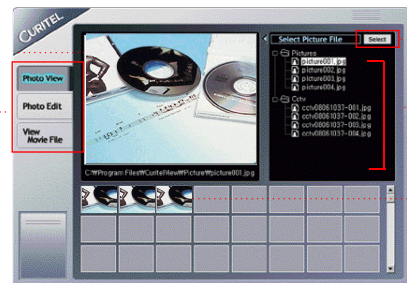

Curitel View (Edit)

1. Photo View ( )

Preview

Menu

■ Photo View ( )

1. Preview :
2. Select(/) : Still

3. : 가

4. :