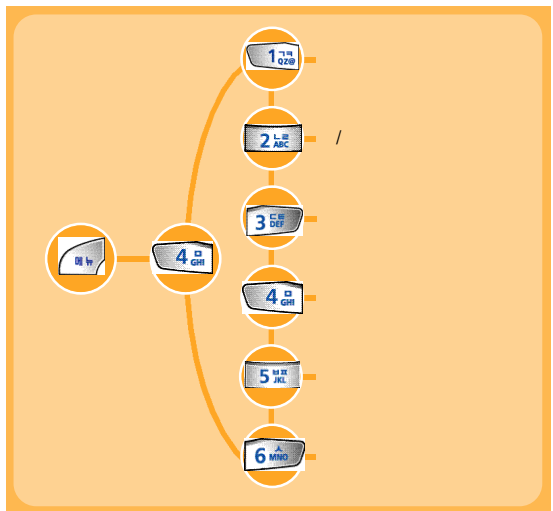

/

/

NATE 114

NATE 114

Starstar114.com

가

메뉴 4 GHz 1 GHz OK OK OK OK OK OK

2