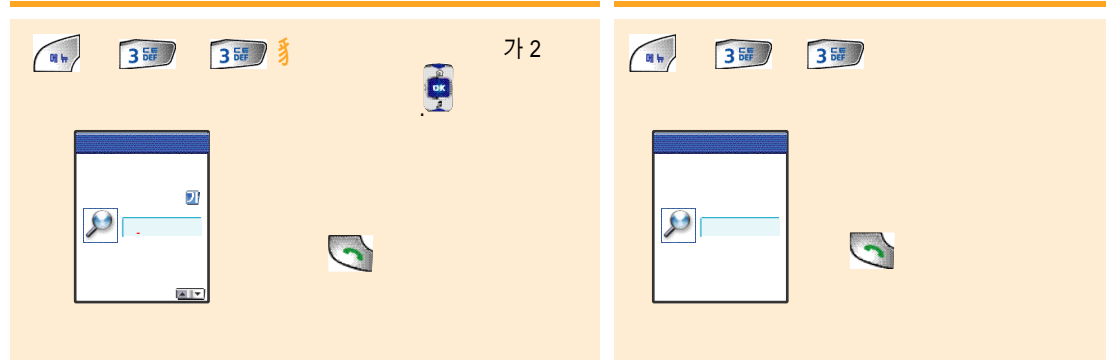

/

/

NATE 114

NATE 114

Starstar114.com

가

메뉴 4 GHz 1 GHz OK OK OK OK OK OK

2