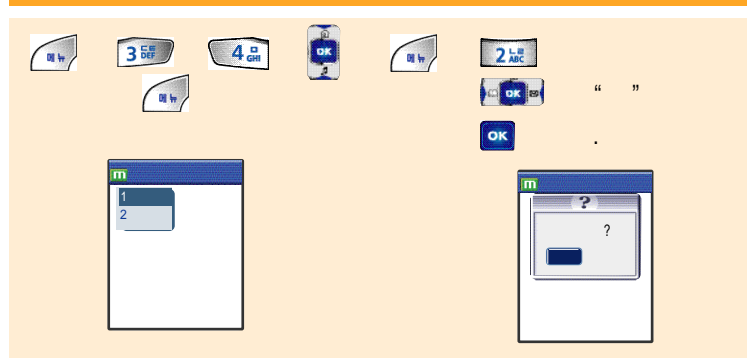

/

/

NATE 114

NATE 114

Starstar114.com

가

메뉴 4 GHz 1 GHz OK OK OK OK OK OK

2