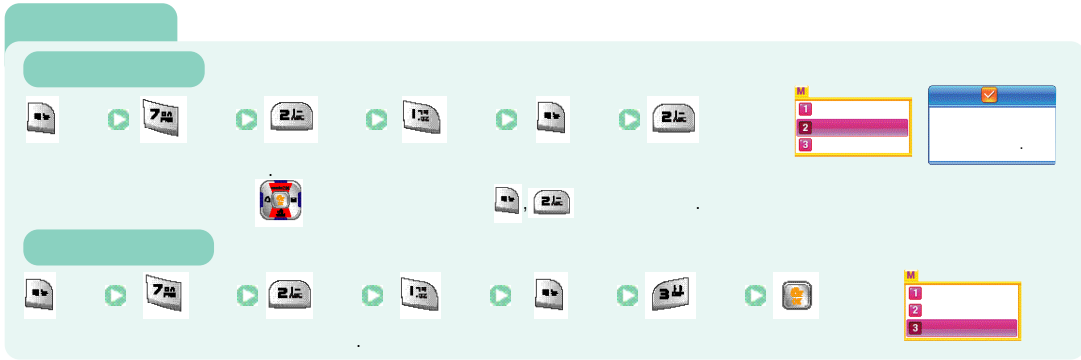

가

8

가

()

()

16

The screenshot shows a PDA interface with a task list on the left and a calendar on the right. The task list is titled "7.organized 전자수첩" and has three items. The calendar shows the date 2005/11/14 and time 06:30. A search box at the bottom contains the text "(24)".