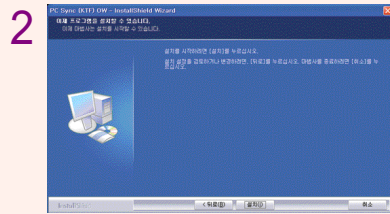

2 [ ] 가 [ ] USB 가