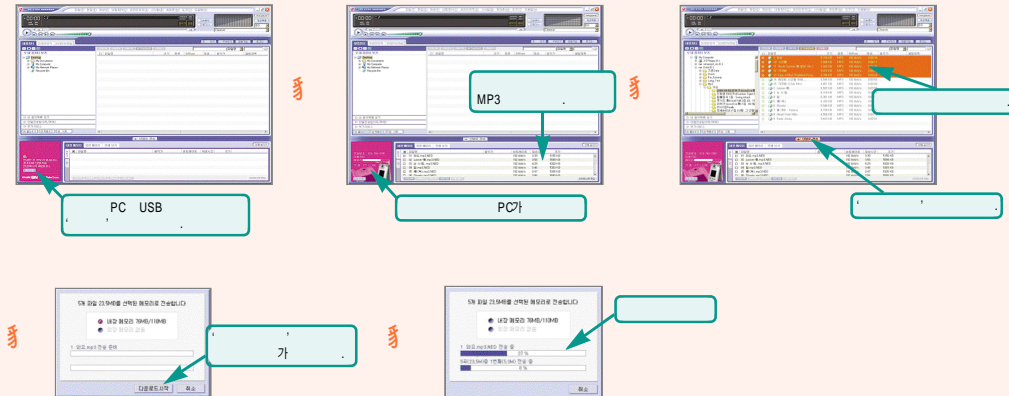

musicON MP3 manager ( )

musicON MP3 manager ( )

PC

PC Curitel USB Driver가

가

PC

USB

(91 4)