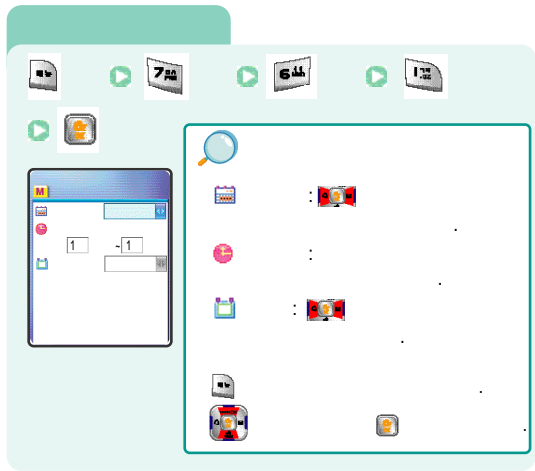

( )

14

원본사진, 합성사진, 자물쇠달, 비어보기를, 계산기 등을 비주얼하여
업로드할 수 있는 기능을 통해 더욱 편리합니다.

편리기능

.....	164
.....	167
.....	170
.....	172
.....	173
.....	175
.....	175
.....	176
.....	176
.....	177