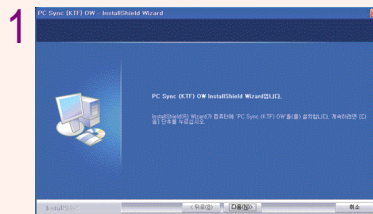

/ebook)

.

.

.

.

USB Driver

(www.curitel.com/html/product/download/)

PC Sync