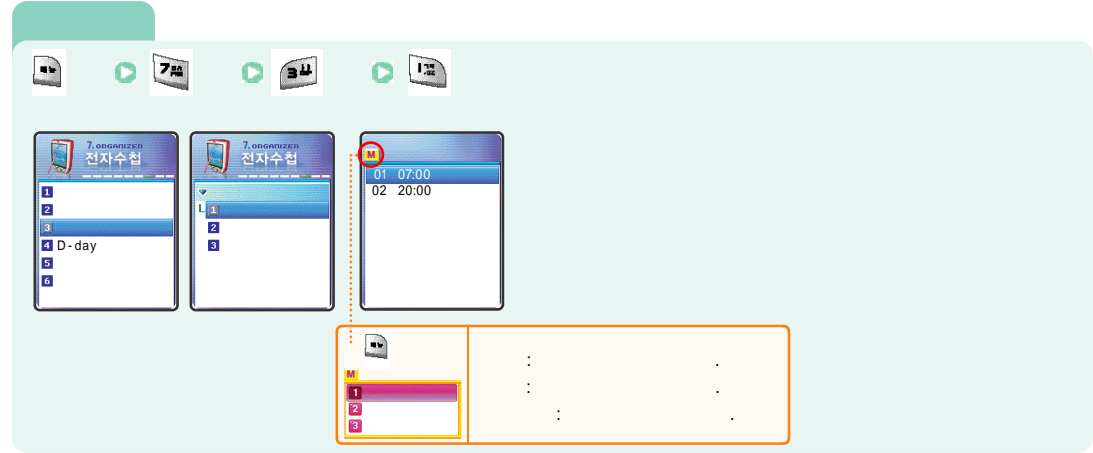

가

8

가

()

()

16

The screenshot shows a PDA interface with a task list on the left and a calendar on the right. The task list is titled "7.organized 전자수첩" and has three items. The calendar shows the date 2005/11/14 and time 06:30. A search box at the bottom contains the text "(24)".