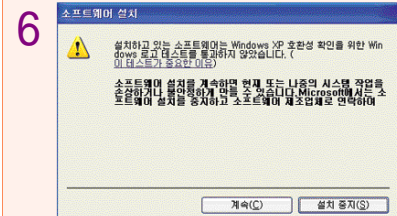

6 PC USB Device/Diagnostic Serial Port PC가 , Modem/ USB Composite (3) .(Windows2000 , [ ] PC