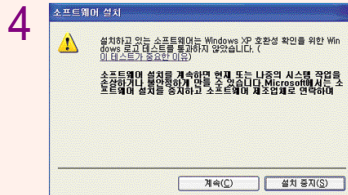

4 (Windows XP) [ ]

5 [ ] USB Driver PC Sync