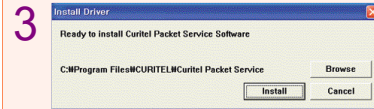

PC Sync ( )

3 USB 가 [Install] Driver 가