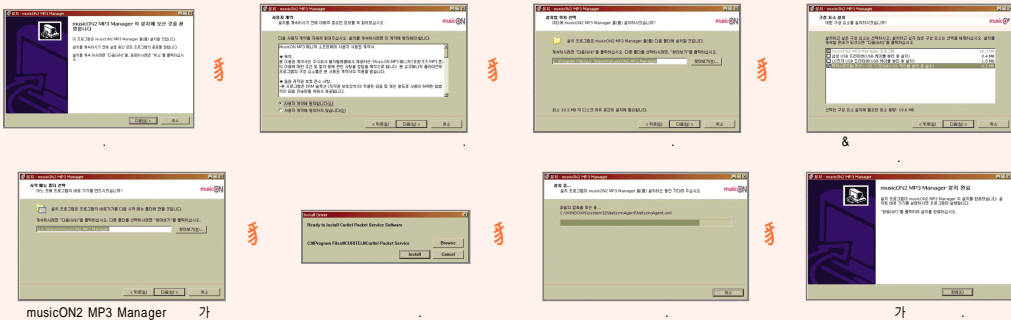

musicON MP3 manager

가 MP3 PC
musicON, TOWN, ez-i PC가 USB
PC 가

musicON MP3 Manager

PC

USB

musicON MP3 manager ()

PC

PC Curitel USB Driver가