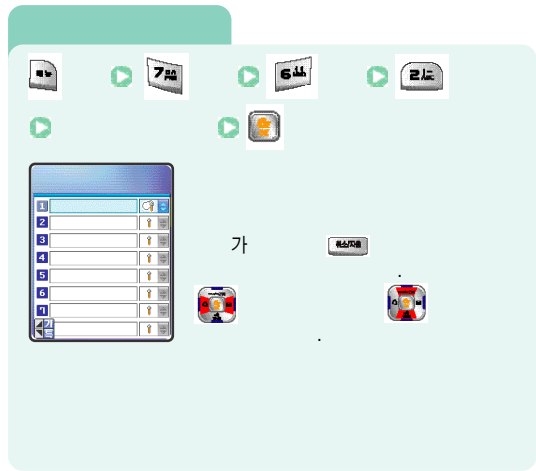

( )

14

원본사진, 합성사진, 자물쇠달, 비어보기를, 계산기 등을 비주얼하여
업로드할 수 있는 기능을 통해 더욱 편리합니다.

편리기능

.....	164
.....	167
.....	170
.....	172
.....	173
.....	175
.....	175
.....	176
.....	176
.....	177